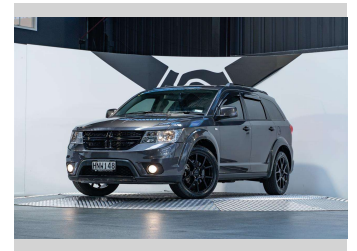

2014 Dodge Journey R/T 3.6L Petrol

Purchase Price **\$17,990**
Includes GST, Registration & Licensing

Finance may be available on this vehicle. Ask one of our friendly staff for more information.

Gain peace of mind with Mechanical Breakdown Insurance. **Ask us how.**

Top features

None Listed

Body Style
5 door, SUV / 4x4

Odometer
105,900 km

Engine
3605 cc, Internal Combustion

Fuel Type
Petrol

Transmission
Automatic

Wheels
-