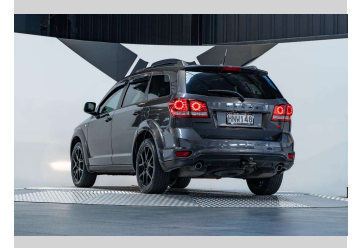

2014 Dodge Journey R/T 3.6L Petrol

Purchase Price **$17,990**
Includes GST, Registration & Licensing

Finance may be available on this vehicle. Ask one of our friendly staff for more information.

Gain peace of mind with Mechanical Breakdown Insurance. **Ask us how.**

Top features

None Listed

Body Style
5 door, SUV / 4x4

Odometer
105,900 km

Engine
3605 cc, Internal Combustion

Fuel Type
Petrol

Transmission
Automatic

Wheels
-

VIN
3C4PDCCKG5ET231680

Interior
Black

Safety

Based on 2023 UCSR rating for 08-16 models

Reg No.
HNW148

Ext Colour
Granite Crystal Metallic

History
NZ New, 3 owners

Seats
7 seats, Leather

CO2 Emissions
★☆☆☆☆
279 grams/km

Energy Economy
★☆☆☆☆
Annual fuel cost of $4,550
11.6L per 100km

Cost per year is an estimate based on petrol price of $2.80 per litre and an average distance of 14000 km. Emissions and Energy Economy figures standardised to 3P WLTP.

Stock ID: 4397

Trust Motors Ltd | Phone 09 887 8668 | Email george@trustmotors.co.nz
10 Norman Spencer Drive, Papatoetoe, Auckland 2104, New Zealand
www.trustmotors.co.nz

★★★★★
4.90 | 1049 reviews