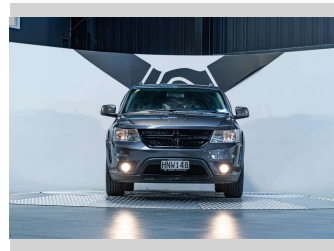

2014 Dodge Journey R/T 3.6L Petrol

Purchase Price **$17,990**
Includes GST, Registration & Licensing

Finance may be available on this vehicle. Ask one of our friendly staff for more information.

Gain peace of mind with Mechanical Breakdown Insurance. **Ask us how.**

Top features

None Listed

Body Style
5 door, SUV / 4x4

Odometer
105,900 km

Engine
3605 cc, Internal Combustion

Fuel Type
Petrol

Transmission
Automatic

Wheels
-

VIN
3C4PDCCKG5ET231680

Interior
Black

Safety

Based on 2023 UCSR rating for 08-16 models

Reg No.
HNW148

Ext Colour
Granite Crystal Metallic

History
NZ New, 3 owners

Seats
7 seats, Leather

CO2 Emissions
★☆☆☆☆
279 grams/km

Energy Economy
★☆☆☆☆
Annual fuel cost of $4,550
11.6L per 100km

Cost per year is an estimate based on petrol price of $2.80 per litre and an average distance of 14000 km. Emissions and Energy Economy figures standardised to 3P WLTP.

Stock ID: 4397

Trust Motors Ltd | Phone 09 887 8668 | Email george@trustmotors.co.nz
10 Norman Spencer Drive, Papatoetoe, Auckland 2104, New Zealand
www.trustmotors.co.nz

★★★★★
4.90 | 1049 reviews