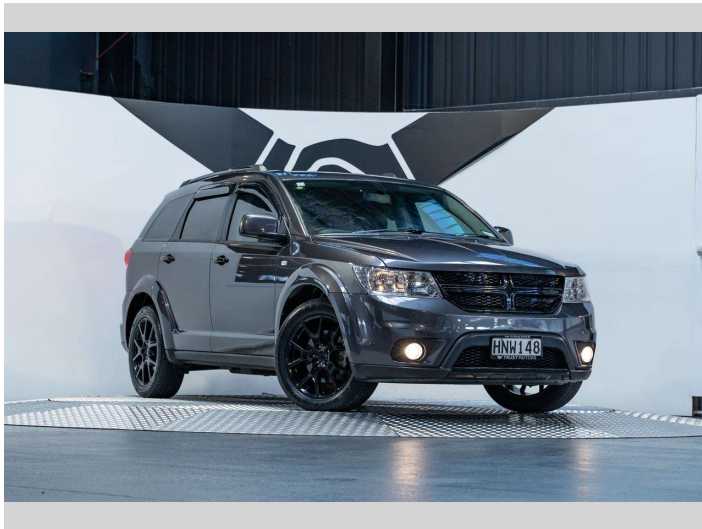

2014 Dodge Journey R/T 3.6L Petrol

Purchase Price **\$17,990**
Includes GST, Registration & Licensing

Finance may be available on this vehicle. Ask one of our friendly staff for more information.

Gain peace of mind with Mechanical Breakdown Insurance. **Ask us how.**

Top features

None Listed

Body Style
5 door, SUV / 4x4

Odometer
105,900 km

Engine
3605 cc, Internal Combustion

Fuel Type
Petrol

Transmission
Automatic

Wheels
-