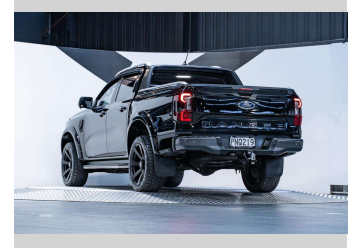

2022 Ford Ranger Wildtrak 3.0L V6 4WD

Purchase Price **\$69,990**
Includes GST, Registration & Licensing

Finance may be available on this vehicle. Ask one of our friendly staff for more information.

Gain peace of mind with Mechanical Breakdown Insurance. **Ask us how.**

Top features
None Listed

Body Style
4 door, Ute

Odometer
28,400 km

Engine
2993 cc, Internal Combustion

Fuel Type
Diesel

Transmission
Automatic, 4WD

Wheels
-

VIN
MPBCMFF70NX416951

Interior
Black

Safety
-

Reg No.
PNQ219

Ext Colour
Shadow Black

History
NZ New, 2 owners

Seats
5 seats, Leather

CO2 Emissions
-

Energy Economy
-