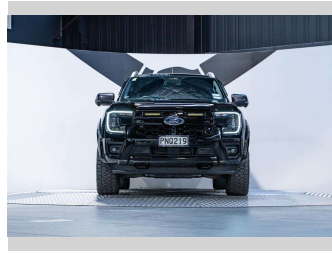

2022 Ford Ranger Wildtrak 3.0L V6 4WD