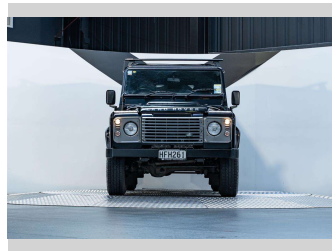

2011 Land Rover Defender 110 2.4D 4WD

Purchase Price **\$64,990**
Includes GST, Registration & Licensing

Finance may be available on this vehicle. Ask one of our friendly staff for more information.

Gain peace of mind with Mechanical Breakdown Insurance. **Ask us how.**

Top features
None Listed

Body Style
5 door, SUV / 4x4

Odometer
89,400 mi

Engine
2402 cc, Internal Combustion

Fuel Type
Diesel

Transmission
Manual, 4WD

Wheels
-

VIN
SALLDHMS7BA411634