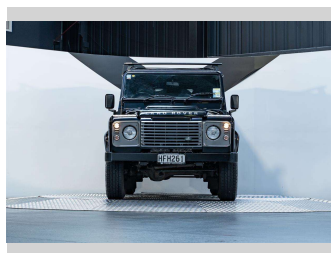

2011 Land Rover Defender 110 2.4D 4WD

Purchase Price **\$64,990**
Includes GST, Registration & Licensing

Finance may be available on this vehicle. Ask one of our friendly staff for more information.

Gain peace of mind with Mechanical Breakdown Insurance. **Ask us how.**

Top features
None Listed

Body Style
5 door, SUV / 4x4

Odometer
89,400 mi

Engine
2402 cc, Internal Combustion

Fuel Type
Diesel

Transmission
Manual, 4WD

Wheels
-

VIN
SALLDHMS7BA411634