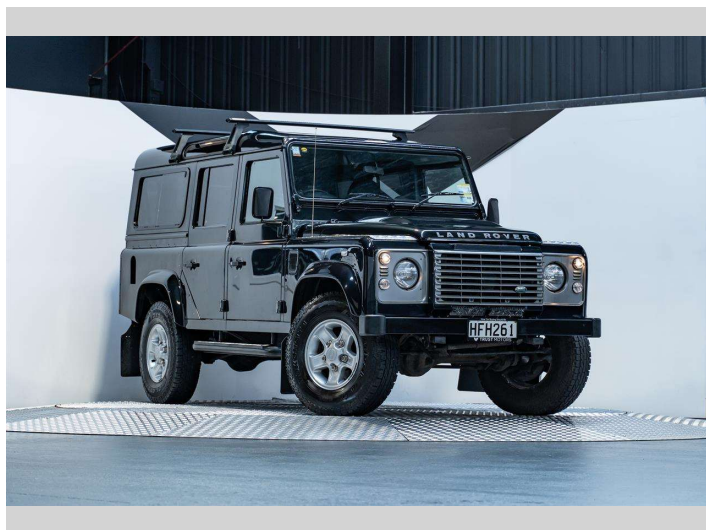

2011 Land Rover Defender 110 2.4D 4WD

Purchase Price **\$64,990**
Includes GST, Registration & Licensing

Finance may be available on this vehicle. Ask one of our friendly staff for more information.

Gain peace of mind with Mechanical Breakdown Insurance. **Ask us how.**

Top features
None Listed

Body Style
5 door, SUV / 4x4

Odometer
89,400 mi

Engine
2402 cc, Internal Combustion

Fuel Type
Diesel

Transmission
Manual, 4WD

Wheels
-

VIN
SALLDHMS7BA411634

Interior
Black

Safety
-

Reg No.
HFH261

Ext Colour
Sumatra Black

History
Ex-Overseas, 3 owners

Seats
7 seats, Fabric

CO2 Emissions
-

Energy Economy
-