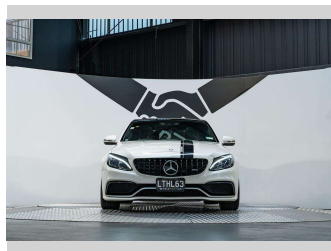

# 2015 Mercedes-Benz C 63 S AMG 4.0L V8 Bi-Turbo

**Purchase Price** **\$62,990**  
Includes GST, Registration & Licensing

Finance may be available on this vehicle. Ask one of our friendly staff for more information.