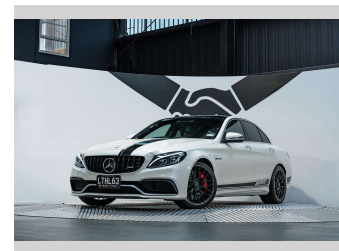

# 2015 Mercedes-Benz C 63 S AMG 4.0L V8 Bi-Turbo

**Purchase Price** **\$62,990**  
Includes GST, Registration & Licensing

Finance may be available on this vehicle. Ask one of our friendly staff for more information.